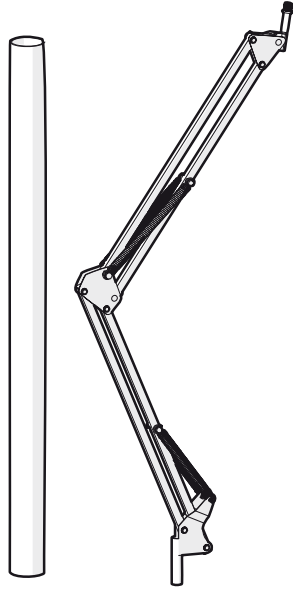

X STREAM

BY DIABLO CHAIRS

DESKTOP STAND

**ALL-IN-ONE
STUDIO SETUP**

32"
max

100x100

75x75

A x1