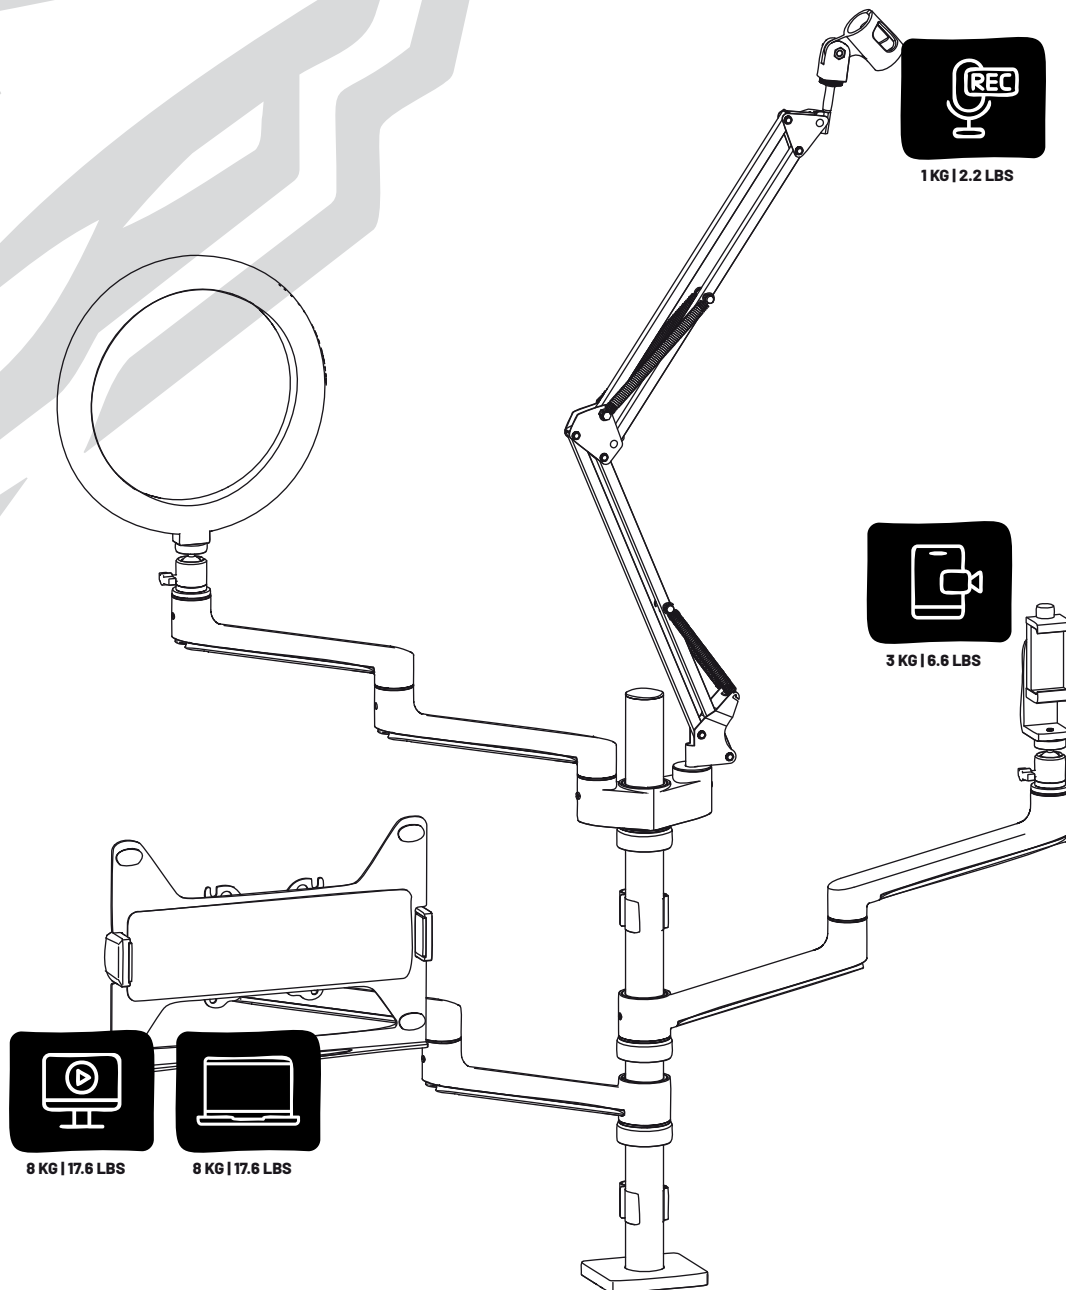

X STREAM

BY DIABLO CHAIRS

DESKTOP STAND

**ALL-IN-ONE
STUDIO SETUP**

32"
max

100x100

75x75

A x1