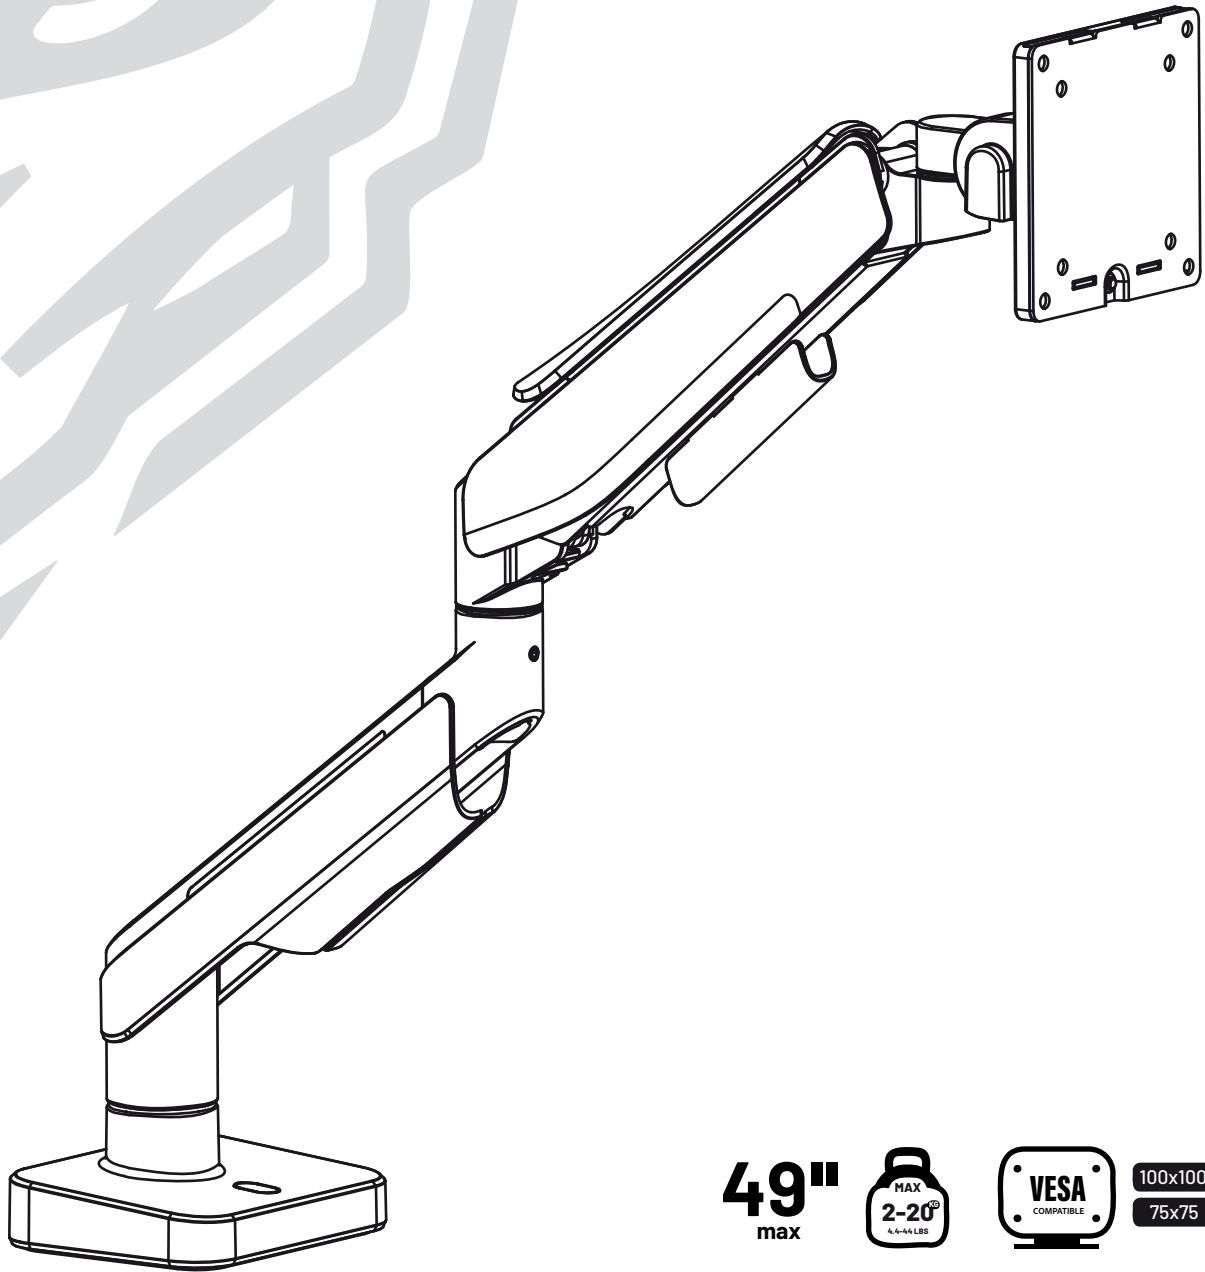

ARM

BY DIABLO CHAIRS

49"
max

100x100
75x75

MONITOR MOUNT

A x1

B x1

C x1