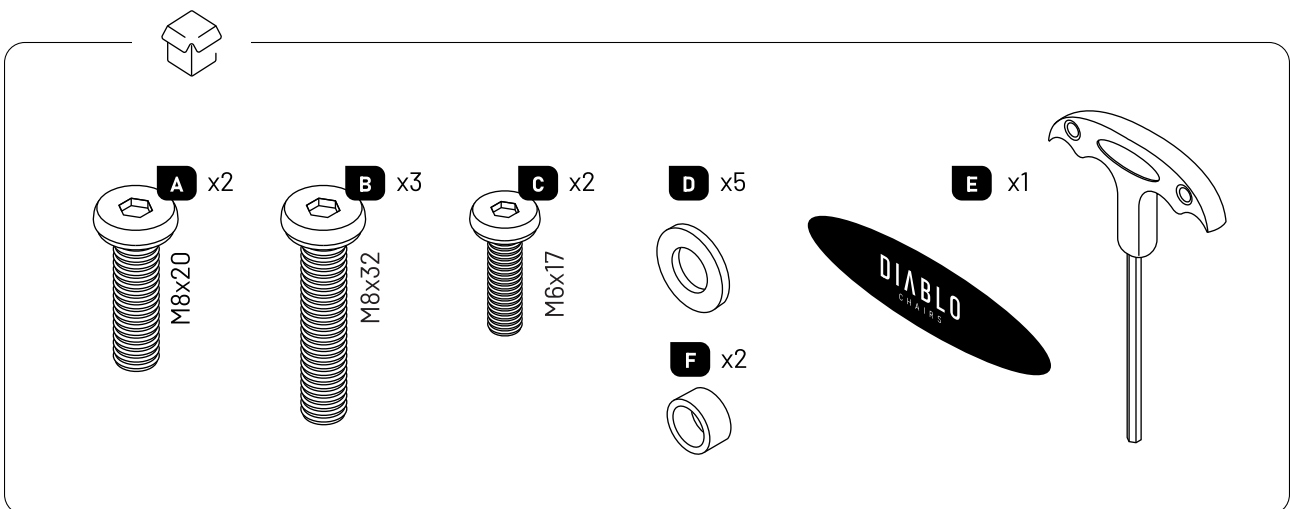

**DIABLO**  
CHAIRS

DESIGNED IN  
**EUROPE**

**MASTER**  
BY DIABLO CHAIRS

**DIABLO**  
CHAIRS

**MANUFACTURER:**  
**DOMATOR24 SP. Z O.O.**  
**65-155 ZIELONA GÓRA, POLAND**  
**UL. DEKORACYJNA 8**  
**NIP 929-207-22-63**