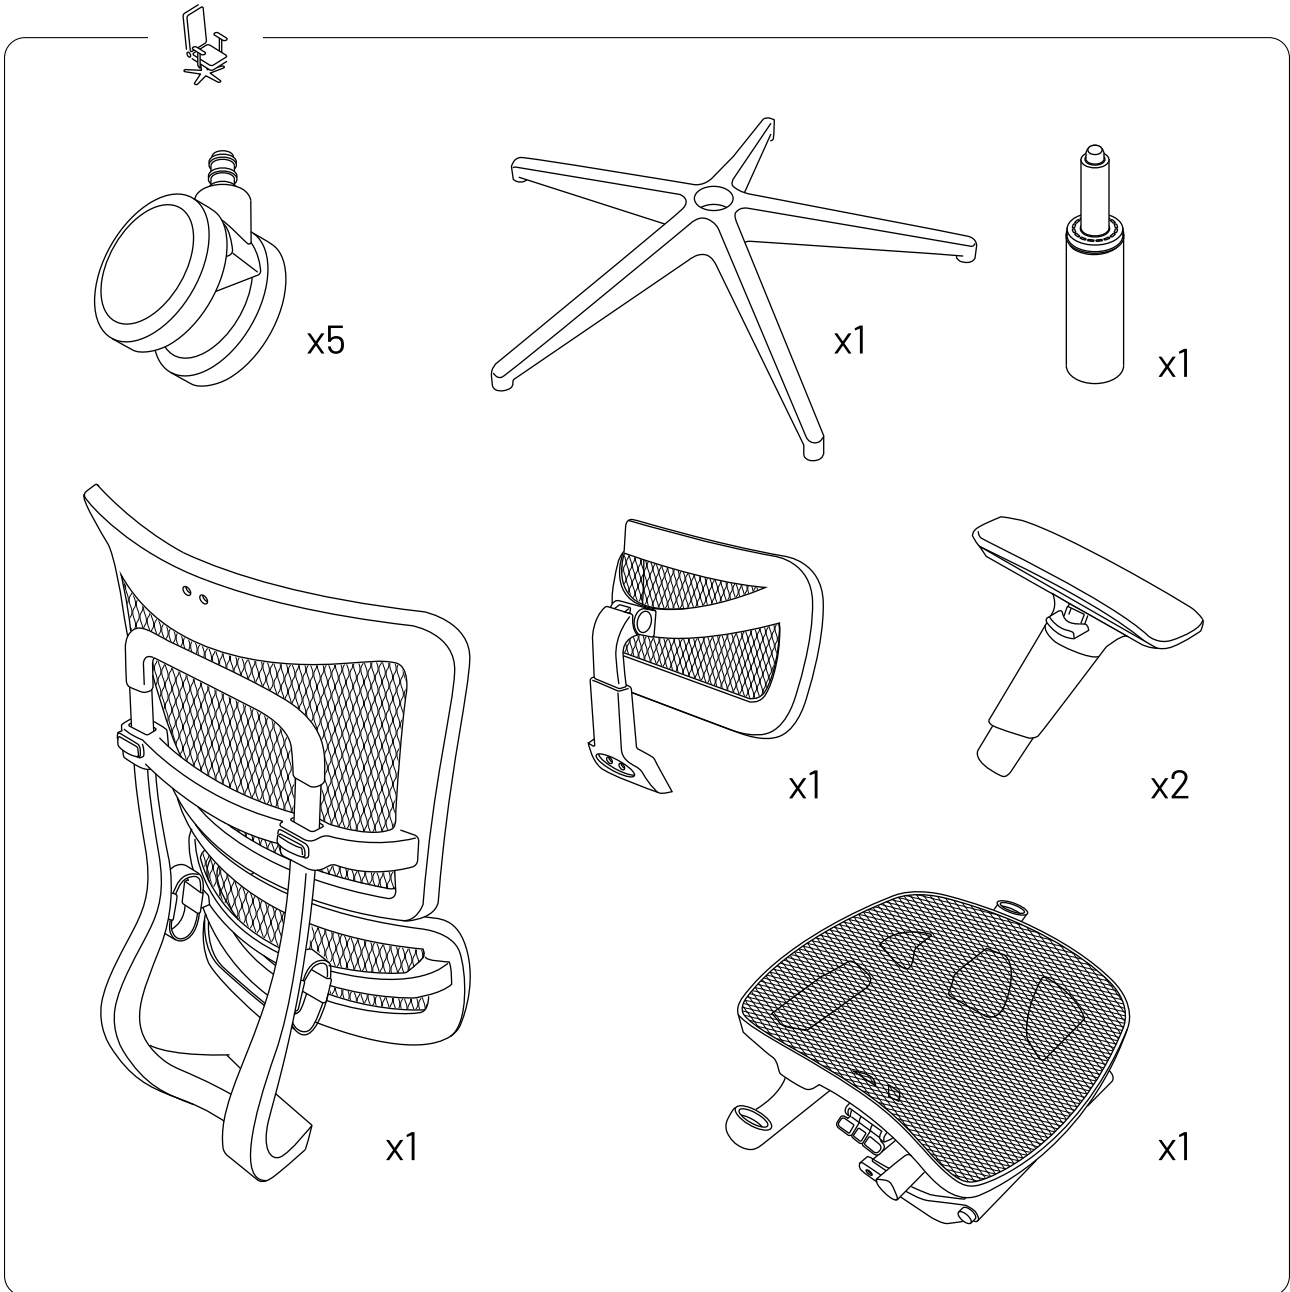

**DIABLO**  
CHAIRS

DESIGNED IN  
**EUROPE**

**MASTER**  
BY DIABLO CHAIRS

**DIABLO**  
CHAIRS

**MANUFACTURER:**  
**DOMATOR24 SP. Z O.O.**  
**65-155 ZIELONA GÓRA, POLAND**  
**UL. DEKORACYJNA 8**  
**NIP 929-207-22-63**