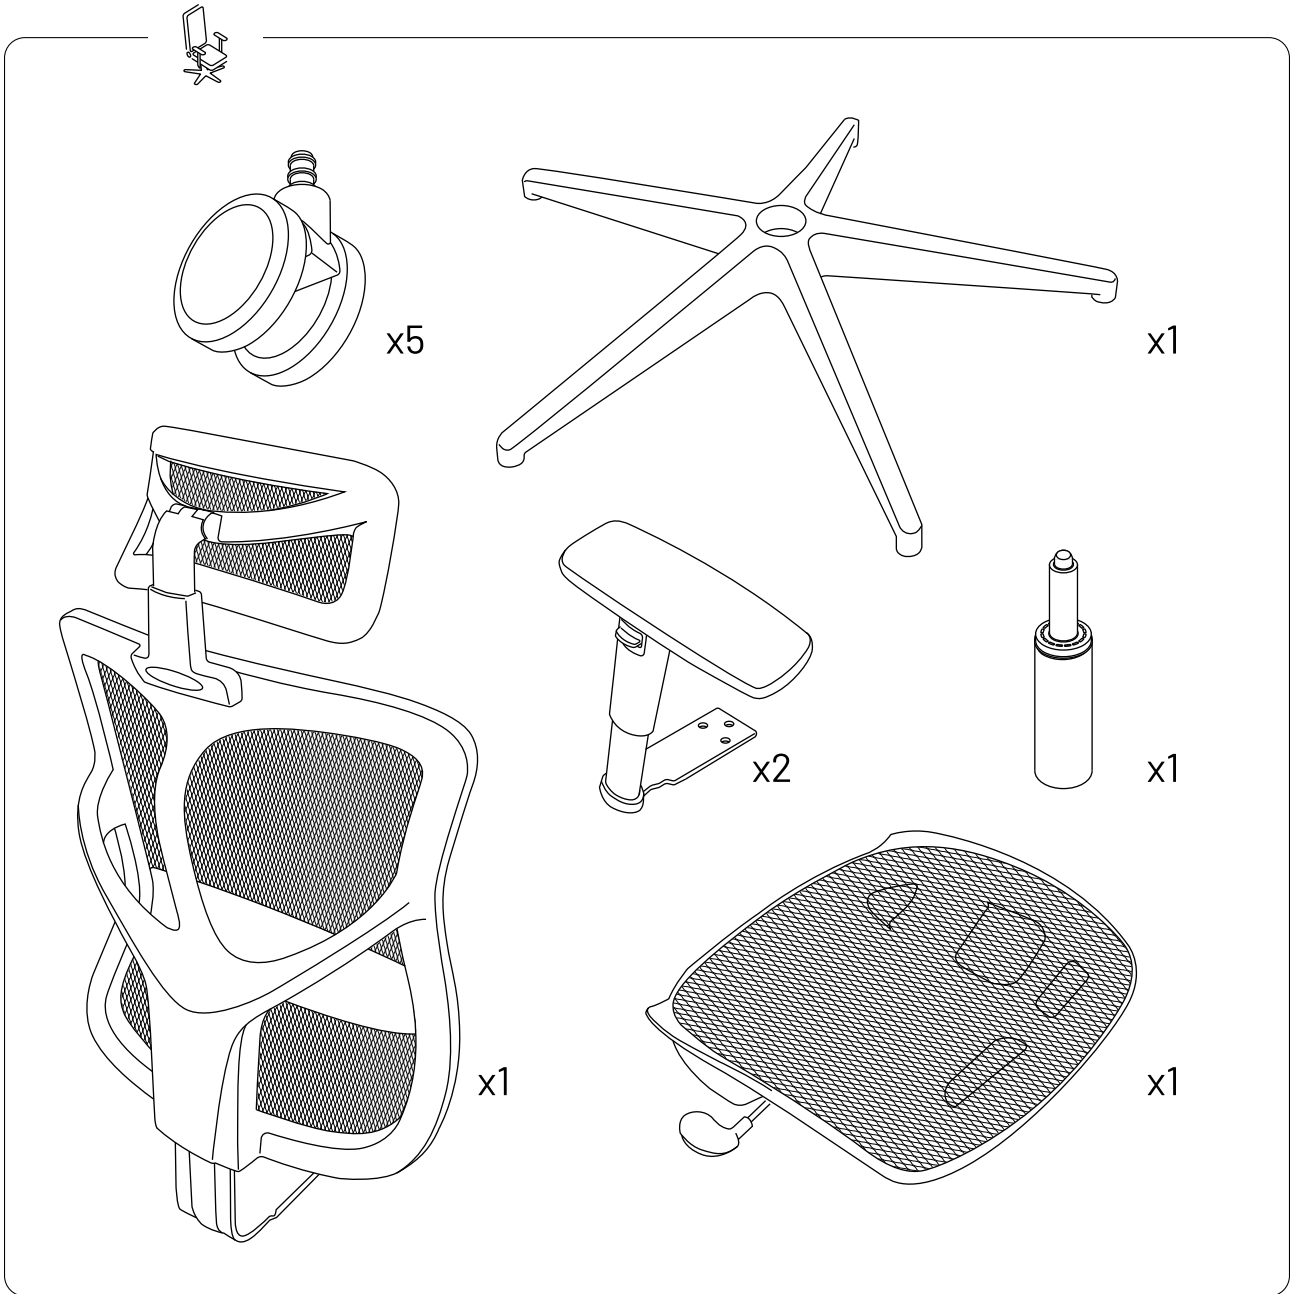

**DIABLO**  
CHAIRS

DESIGNED IN  
**EUROPE**

**BASIC**  
BY DIABLO CHAIRS

**DIABLO**  
CHAIRS

**MANUFACTURER:**  
**DOMATOR24 SP. Z O.O.**  
**65-155 ZIELONA GÓRA, POLAND**  
**UL. DEKORACYJNA 8**  
**NIP 929-207-22-63**