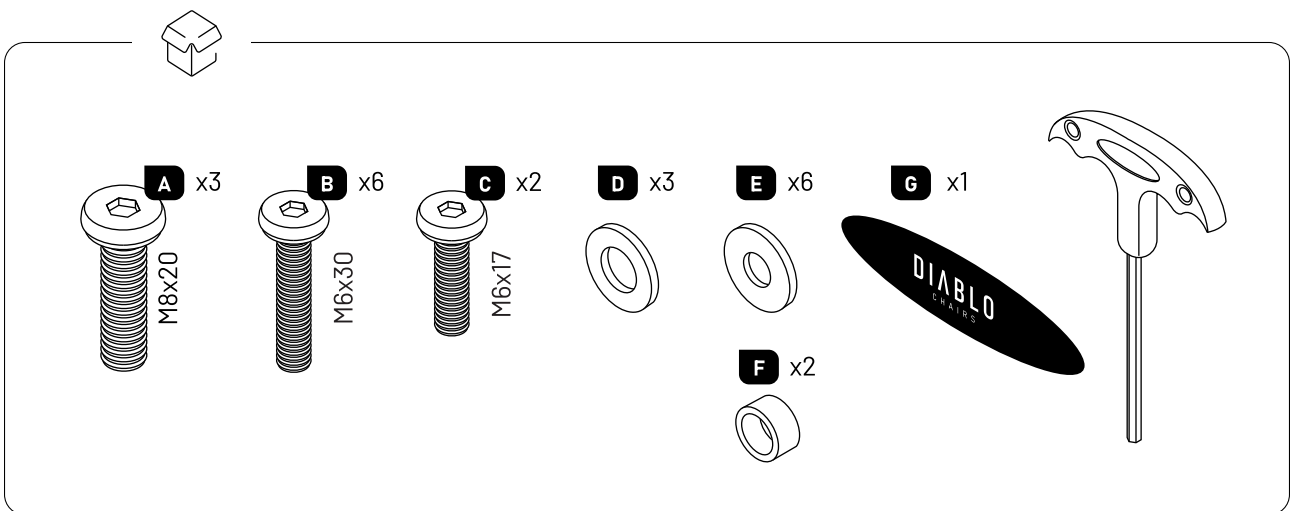

**DIABLO**  
CHAIRS

DESIGNED IN  
**EUROPE**

**BASIC**  
BY DIABLO CHAIRS

**DIABLO**  
CHAIRS

**MANUFACTURER:**  
**DOMATOR24 SP. Z O.O.**  
**65-155 ZIELONA GÓRA, POLAND**  
**UL. DEKORACYJNA 8**  
**NIP 929-207-22-63**